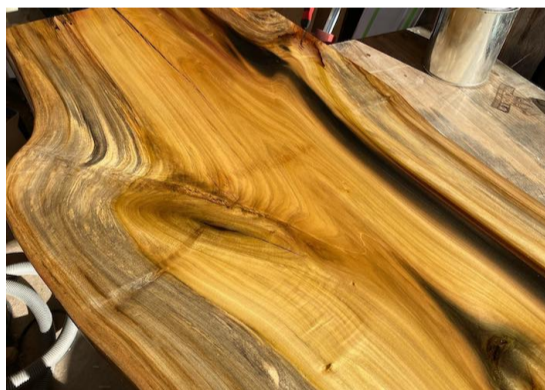

FALSE CEILING: A REAL ADVANTAGE

For all types of construction: office, education, health, industrial buildings... Comarbois provides you with false ceilings that meet a large number of requirements: thermal and acoustic insulation, fire and humidity resistance while offering the possibility of dismantling and painting them. False suspended ceilings represent a real advantage both in practical and aesthetic terms. Available at the Aïn Sebâa agency. Click for more info.

[MORE INFORMATION](#)

AMAZAKOUE, AMAZA-WHAT?

Coming from Africa, Amazakoue is a valuable jewel that gives charm to all your creations. Its beautiful veining is pronounced in several shades of yellow to brown. Its very fine grain guarantees easy polishing. Craftsmen and carpenters, the good weather is at the rendezvous for the realization of your various high quality interior fittings. Click and get inspired by our selection of examples of creations in Amazakoue.

[MORE INFORMATION](#)

THE OSB TREND BY KRONOSPAN

OSB panels are developed and manufactured entirely in accordance with the current demand for an ecological lifestyle focused on organic materials. It is a product that can be used for walls, floors, roofs, stairwells, palisades, decorative elements in interior spaces, as coverings and also as partitions. Regular arrivals in our warehouses.